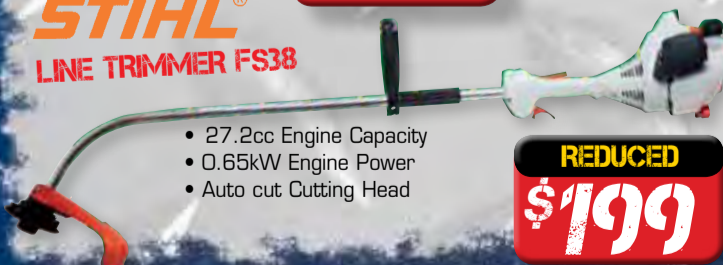

SAVE $100
$249

STIHL

LINE TRIMMER FS38

- 27.2cc Engine Capacity
- 0.65kW Engine Power
- Auto cut Cutting Head